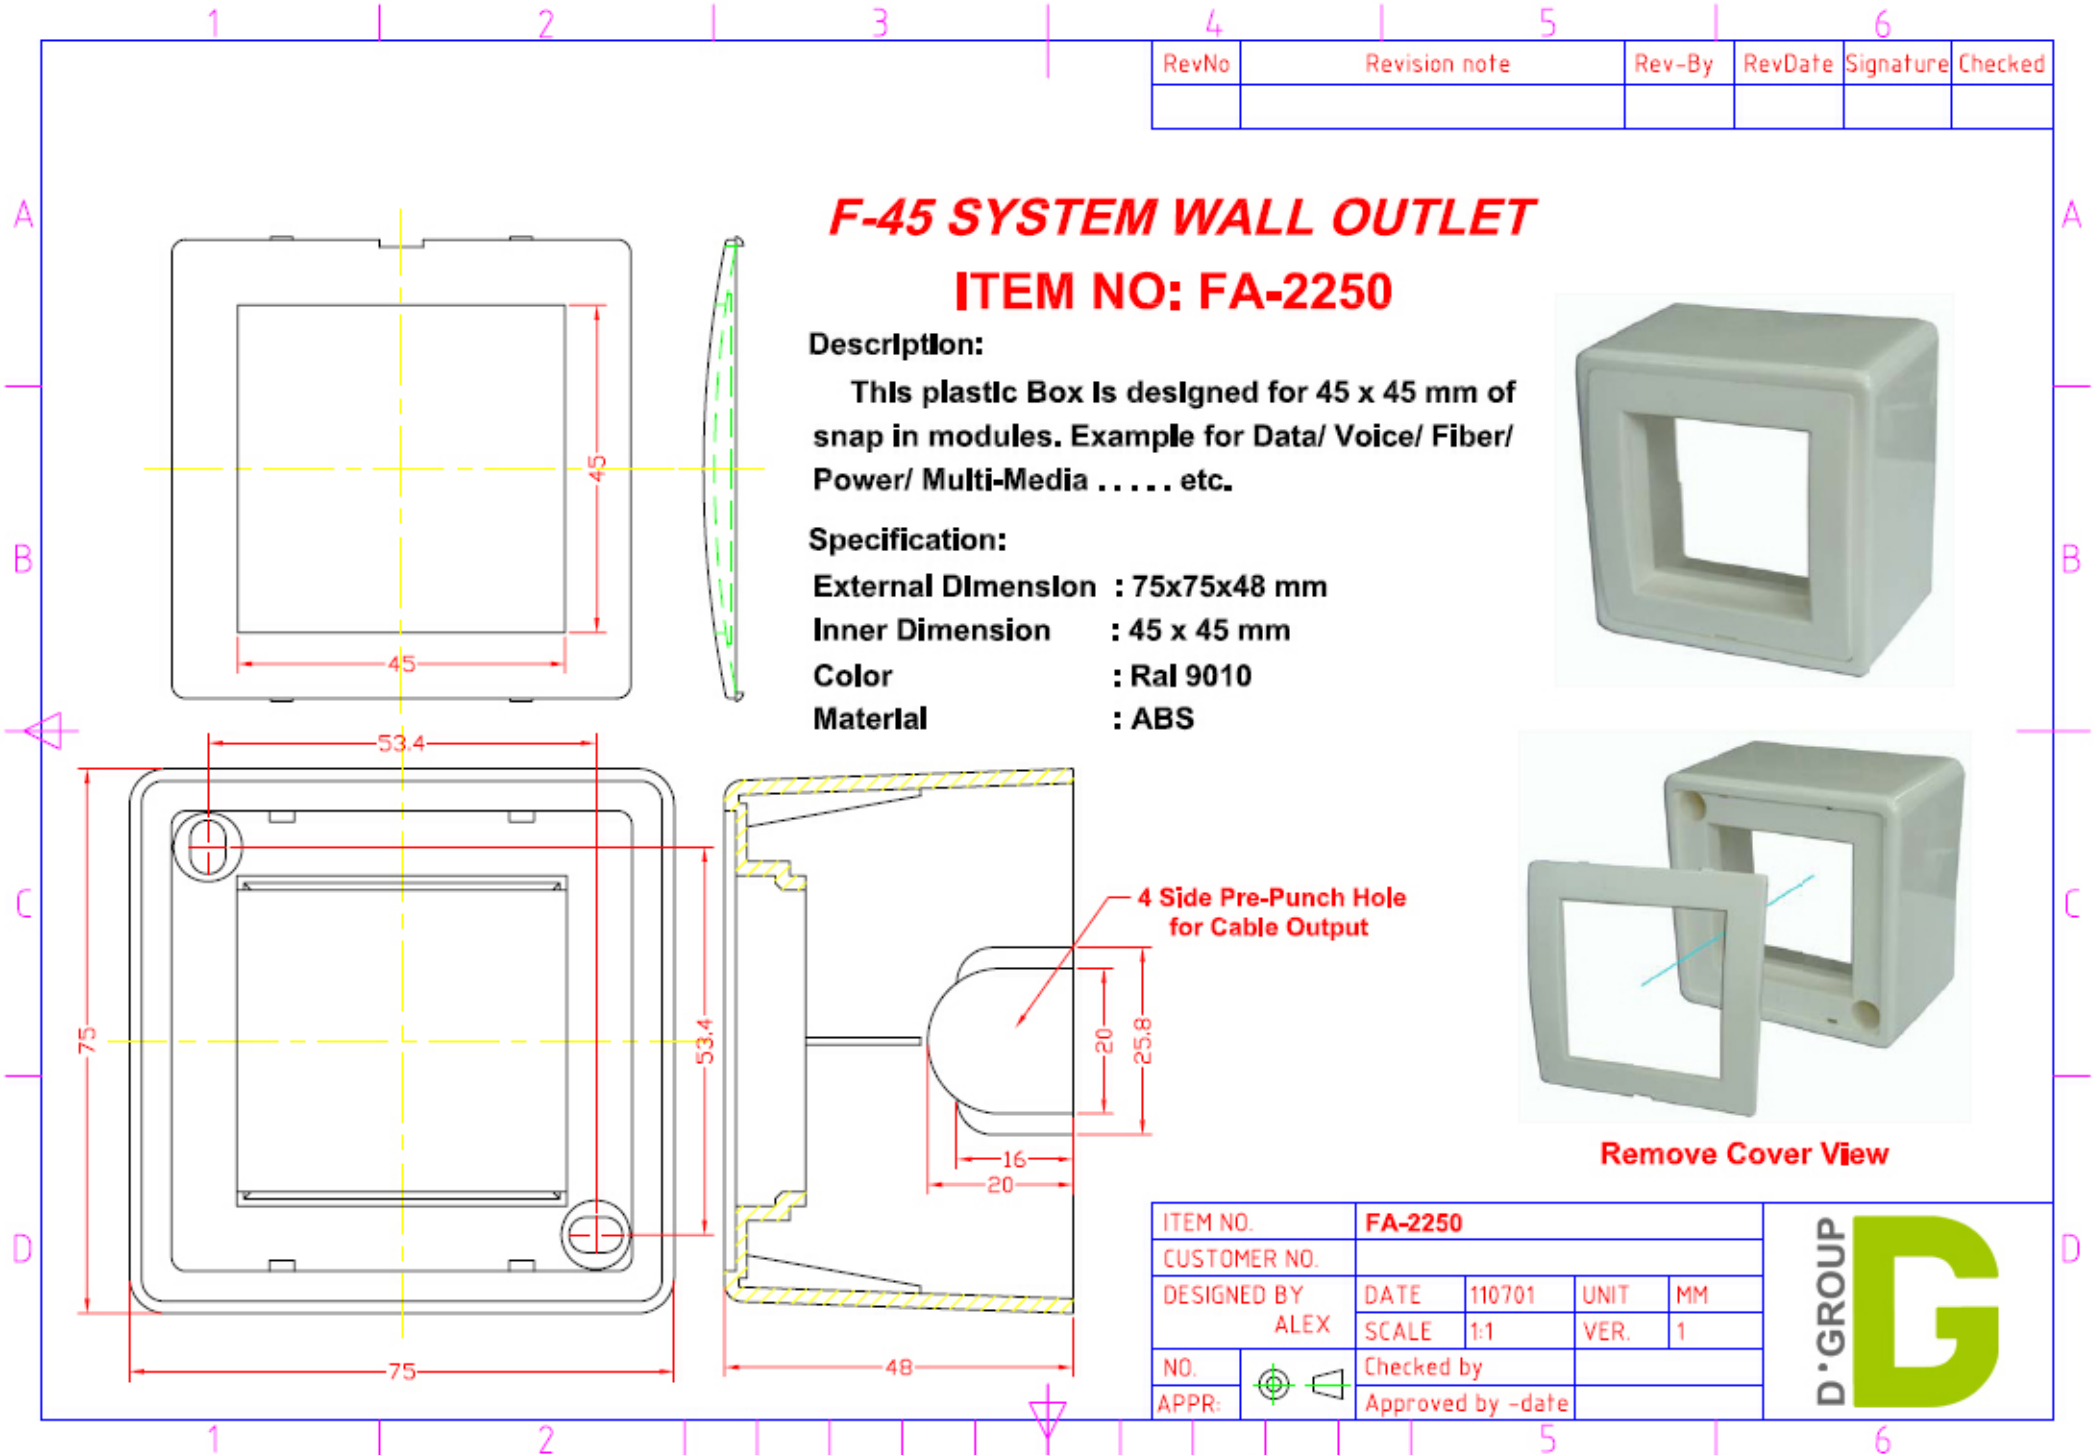

RevNo	Revision note	Rev-By	RevDate	Signature	Checked

F-45 SYSTEM WALL OUTLET

ITEM NO: FA-2250

Description:

This plastic Box Is designed for 45 x 45 mm of snap in modules. Example for Data/ Voice/ Fiber/ Power/ Multi-Media etc.

Specification:

External Dimension : 75x75x48 mm
Inner Dimension : 45 x 45 mm
Color : Ral 9010
Material : ABS

Remove Cover View

ITEM NO.		FA-2250			
CUSTOMER NO.					
DESIGNED BY	DATE	110701	UNIT	MM	
	ALEX	SCALE	1:1	VER.	1
NO.	Checked by				
APPR:		Approved by -date			