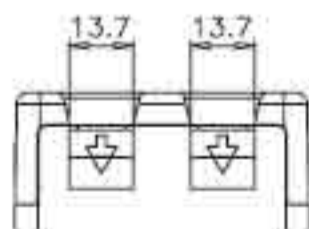

Surface Mounted Box for 2 Keystone Jacks

Technical Features

Surface-mounted box 63 × 65 × 30 mm

Suitable for 2 keystone jacks

With shutter and name plate, white

Technical Drawings

Package Contents

Surface Mounted Box for 2 Keystone Jacks x 1

Packaging Informations

Packing Dimension:	65 x 63 x 30mm
Packing Weight	0.02kg
Carton Dimension	584 x 302 x 200mm
Carton Q'ty	250pcs
Carton Weight	8.4kg

* The specifications and pictures are subject to change without notice.