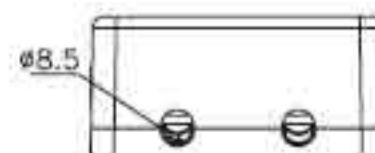

Surface Mounted Box for 2 Keystone Jacks

Technical Features

Surface-mounted box 63 × 65 × 30 mm

Suitable for 2 keystone jacks

With shutter and name plate, white

Technical Drawings

Package Contents

Surface Mounted Box for 2 Keystone Jacks x 1

Packaging Informations

Packing Dimension:	65 x 63 x 30mm
Packing Weight	0.02kg
Carton Dimension	584 x 302 x 200mm
Carton Q'ty	250pcs
Carton Weight	8.4kg

* The specifications and pictures are subject to change without notice.