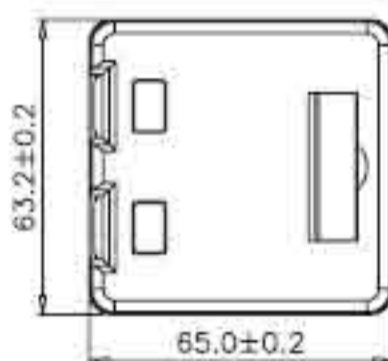

Surface Mounted Box for 2 Keystone Jacks

Technical Features

Surface-mounted box 63 × 65 × 30 mm

Suitable for 2 keystone jacks

With shutter and name plate, white

Technical Drawings

Package Contents

Surface Mounted Box for 2 Keystone Jacks x 1

Packaging Informations

Packing Dimension:	65 x 63 x 30mm
Packing Weight	0.02kg
Carton Dimension	584 x 302 x 200mm
Carton Q'ty	250pcs
Carton Weight	8.4kg

* The specifications and pictures are subject to change without notice.