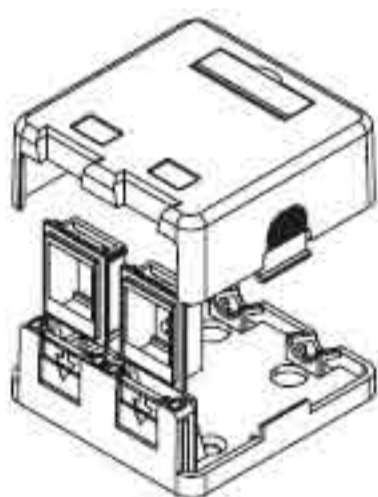

Surface Mounted Box for 2 Keystone Jacks

Technical Features

Surface-mounted box 63 × 65 × 30 mm

Suitable for 2 keystone jacks

With shutter and name plate, white

Technical Drawings

Package Contents

Surface Mounted Box for 2 Keystone Jacks x 1

Packaging Informations

Packing Dimension:	65 x 63 x 30mm
Packing Weight	0.02kg
Carton Dimension	584 x 302 x 200mm
Carton Q'ty	250pcs
Carton Weight	8.4kg

* The specifications and pictures are subject to change without notice.