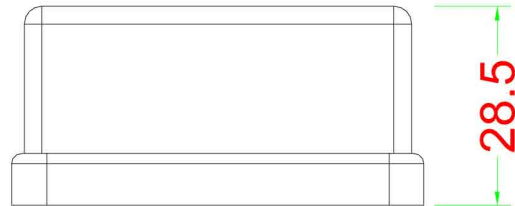

MOUNT BOX

[Pruneable Design]
Prune the pillar height to suit keystone base if necessary

Materials:

Body : Fireproof ABS UL-94V0

Operation Temperature : -40 °C ~ +70 °C

DRAW NO:		ITEM NO:	
		BK-1XZ	
	APPR	CUSTOMER:	
UNIT:	DESIGN	DATE:	
m/m			
SCALE:	Ref. NO:	TOLERANCE: · ± 1 · X ± 0.2 · XX ± 0.15	