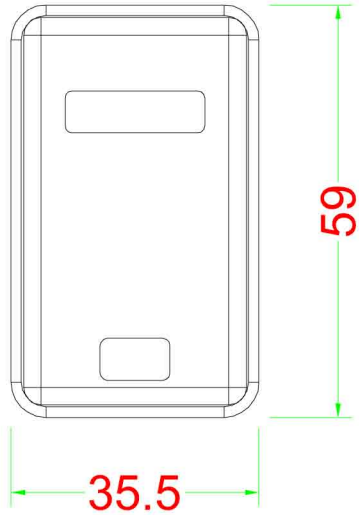

MOUNT BOX

[Pruneable Design]
Prune the pillar height to suit keystone base if necessary

Materials:

Body : Fireproof ABS UL-94V0

Operation Temperature : -40 °C ~ +70 °C

DRAW NO:		ITEM NO:	
		BK-1XZ	
	APPR	CUSTOMER:	
UNIT:	DESIGN	DATE:	
m/m			
SCALE:	Ref. NO:	TOLERANCE: · ± 1 · X ± 0.2 · XX ± 0.15	