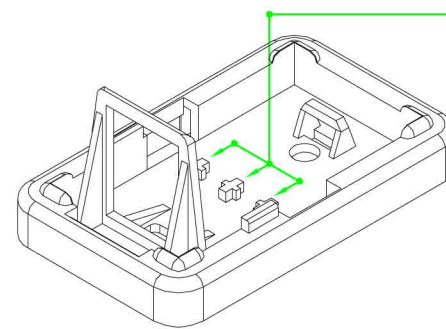

MOUNT BOX

[Pruneable Design]
Prune the pillar height to suit keystone base if necessary

Materials:

Body : Fireproof ABS UL-94V0

Operation Temperature : -40 °C ~ +70 °C

DRAW NO:		ITEM NO:	
		BK-1XZ	
	APPR	CUSTOMER:	
UNIT:	DESIGN	DATE:	
m/m			
SCALE:	Ref. NO:	TOLERANCE: · ± 1 · X ± 0.2 · XX ± 0.15	