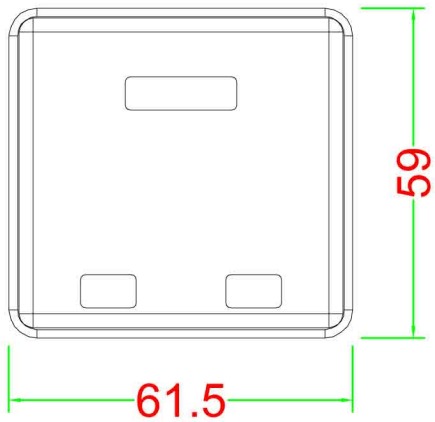

MOUNT BOX

[Pruneable Design]
Prune the pillar height to suit keystone base if necessary

Materials:

Body : Fireproof ABS UL-94V0

Operation Temperature : -40 °C ~ +70 °C

| | | | |
|---|----------|--|--|
| DRAW NO: | | ITEM NO: | |
| | | BK-2XZ | |
|  | APPR | CUSTOMER: | |
| UNIT: m/m | DESIGN | DATE: | |
| SCALE: | Ref. NO: | TOLERANCE: · ± 1 · X ± 0.2 · XX ± 0.15 | |