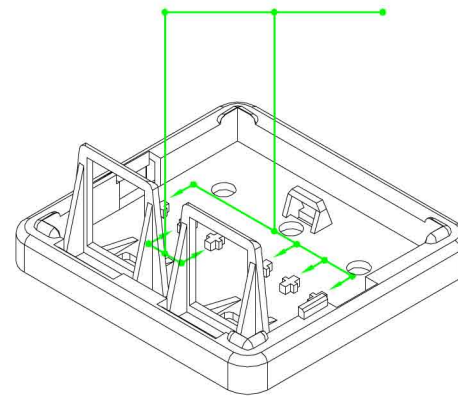

MOUNT BOX

[Pruneable Design]
Prune the pillar height to suit keystone base if necessary

Materials:

Body : Fireproof ABS UL-94V0

Operation Temperature : -40 °C ~ +70 °C

| | | | |
|---|----------|--|--|
| DRAW NO: | | ITEM NO: | |
| | | BK-2XZ | |
|  | APPR | CUSTOMER: | |
| UNIT: m/m | DESIGN | DATE: | |
| SCALE: | Ref. NO: | TOLERANCE: · ± 1 · X ± 0.2 · XX ± 0.15 | |