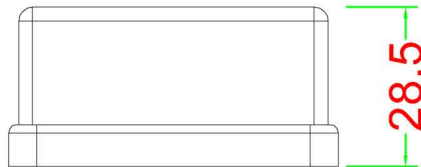

MOUNT BOX

[Pruneable Design]
Prune the pillar height to suit keystone base if necessary

Materials:

Body : Fireproof ABS UL-94V0

Operation Temperature : -40 °C ~ +70 °C

| | | | |
|---|----------|--|--|
| DRAW NO: | | ITEM NO: | |
| | | BK-2XZ | |
|  | APPR | CUSTOMER: | |
| UNIT: m/m | DESIGN | DATE: | |
| SCALE: | Ref. NO: | TOLERANCE: · ± 1 · X ± 0.2 · XX ± 0.15 | |