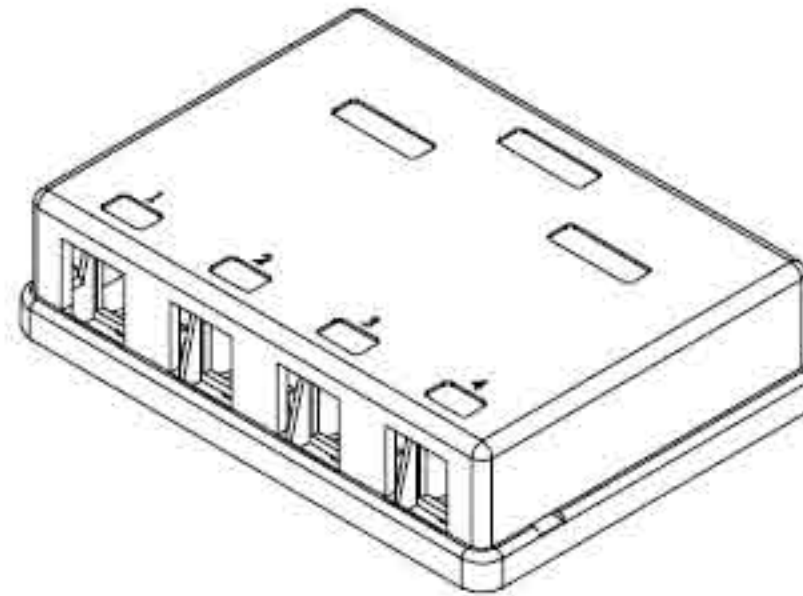

MOUNT BOX

[Pruneable Design]
Prune the pillar height to suit keystone base if necessary

Materials:

Body : Fireproof ABS UL-94V0

Operation Temperature : -40 °C ~ +70 °C

DRAW NO:		ITEM NO:	BK-4XZ
 APPR:		CUSTOMER:	
UNIT: m/m	DESIGN	DATE:	
SCALE:	Ref. NO:	TOLERANCE:	- ± 1 -x ± 0.2 -XX ± 0.15