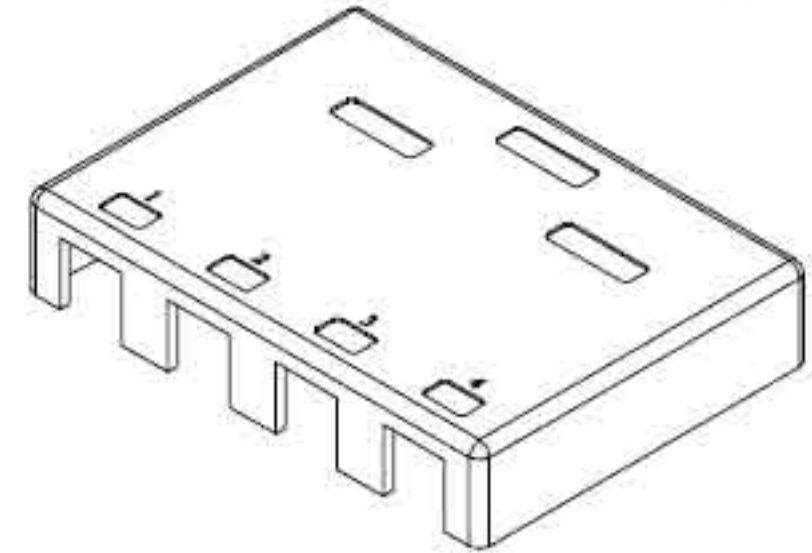

MOUNT BOX

[Pruneable Design]
Prune the pillar height to suit keystone base if necessary

Materials:

Body : Fireproof ABS UL-94V0

Operation Temperature : -40 °C ~ +70 °C

DRAW NO:		ITEM NO:	BK-4XZ
 APPR:		CUSTOMER:	
UNIT: m/m	DESIGN	DATE:	
SCALE:	Ref. NO:	TOLERANCE:	- ± 1 -x ± 0.2 -XX ± 0.15