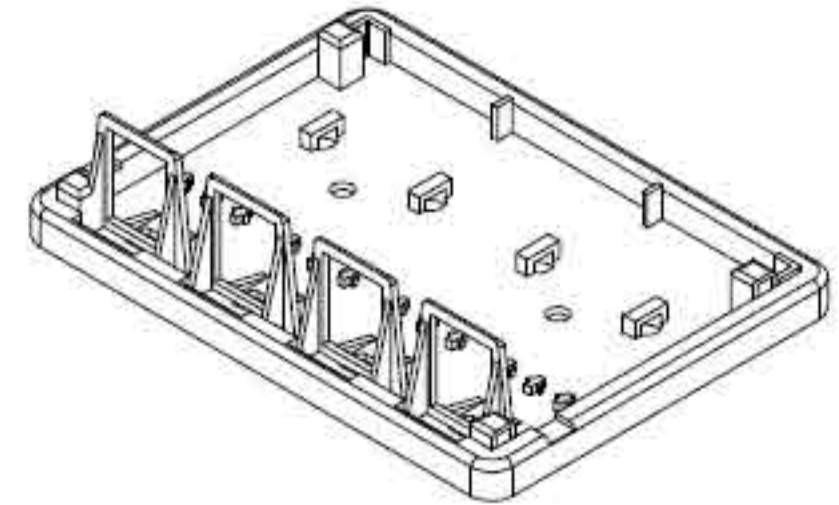

MOUNT BOX

[Pruneable Design]
Prune the pillar height to suit keystone base if necessary

Materials:

Body : Fireproof ABS UL-94V0

Operation Temperature : -40 °C ~ +70 °C

DRAW NO:		ITEM NO:	BK-4XZ
 APPR:		CUSTOMER:	
UNIT: m/m	DESIGN	DATE:	
SCALE:	Ref. NO:	TOLERANCE:	- ± 1 -x ± 0.2 -XX ± 0.15