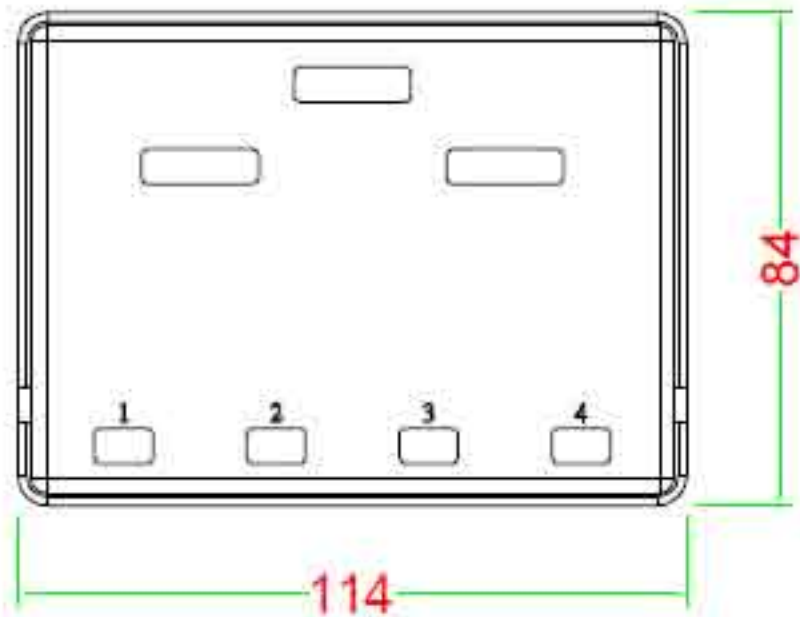

MOUNT BOX

[Pruneable Design]
Prune the pillar height to suit keystone base if necessary

Materials:

Body : Fireproof ABS UL-94V0

Operation Temperature : -40 °C ~ +70 °C

DRAW NO:		ITEM NO:	BK-4XZ
 APPR:		CUSTOMER:	
UNIT: m/m	DESIGN	DATE:	
SCALE:	Ref. NO:	TOLERANCE:	- ± 1 -x ± 0.2 -XX ± 0.15