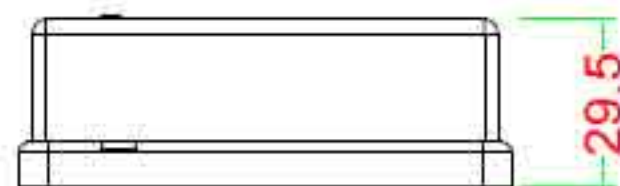

MOUNT BOX

[Pruneable Design]
Prune the pillar height to suit keystone base if necessary

Materials:

Body : Fireproof ABS UL-94V0

Operation Temperature : -40 °C ~ +70 °C

DRAW NO:		ITEM NO:	BK-4XZ
 APPR:		CUSTOMER:	
UNIT: m/m	DESIGN	DATE:	
SCALE:	Ref. NO:	TOLERANCE:	- ± 1 -x ± 0.2 -XX ± 0.15