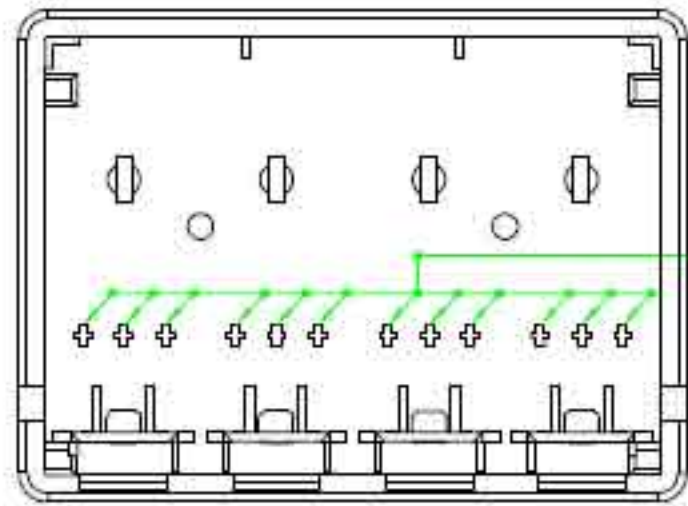

MOUNT BOX

[Pruneable Design]
Prune the pillar height to suit keystone base if necessary

Materials:

Body : Fireproof ABS UL-94V0

Operation Temperature : -40 °C ~ +70 °C

DRAW NO:		ITEM NO:	BK-4XZ
 APPR:		CUSTOMER:	
UNIT: m/m	DESIGN	DATE:	
SCALE:	Ref. NO:	TOLERANCE:	- ± 1 -x ± 0.2 -XX ± 0.15