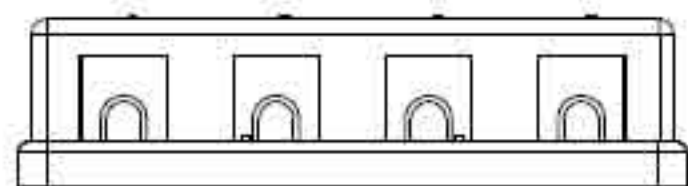

MOUNT BOX

[Pruneable Design]
Prune the pillar height to suit keystone base if necessary

Materials:

Body : Fireproof ABS UL-94V0

Operation Temperature : -40 °C ~ +70 °C

DRAW NO:		ITEM NO:	BK-4XZ
 APPR:		CUSTOMER:	
UNIT: m/m	DESIGN	DATE:	
SCALE:	Ref. NO:	TOLERANCE:	- ± 1 -x ± 0.2 -XX ± 0.15