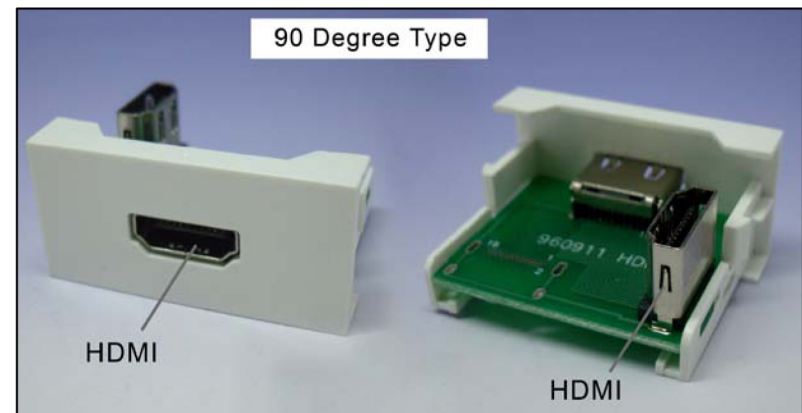

RevNo	Revision note	Rev-By	RevDate	Signature	Checked

MULTI-MEDIA - HDMI MODULE

ITEM NO: FA-2420-HDMI-90° (F) TO (F)

FEATURES:

- Multi-Media HDMI 90 Degree Female To Female Module
- Material : ABS
- Color : RAL9010
- Size: 22.5 x 45 x 33.3 mm

ITEM NO.	FA-2420-HDMI-90° (F) TO (F)			
CUSTOMER NO.				
DESIGNED BY	DATE	090429	UNIT	MM
ALEX	SCALE	1:1	VER.	1
NO.	Checked by			
APPR:	Approved by -date			