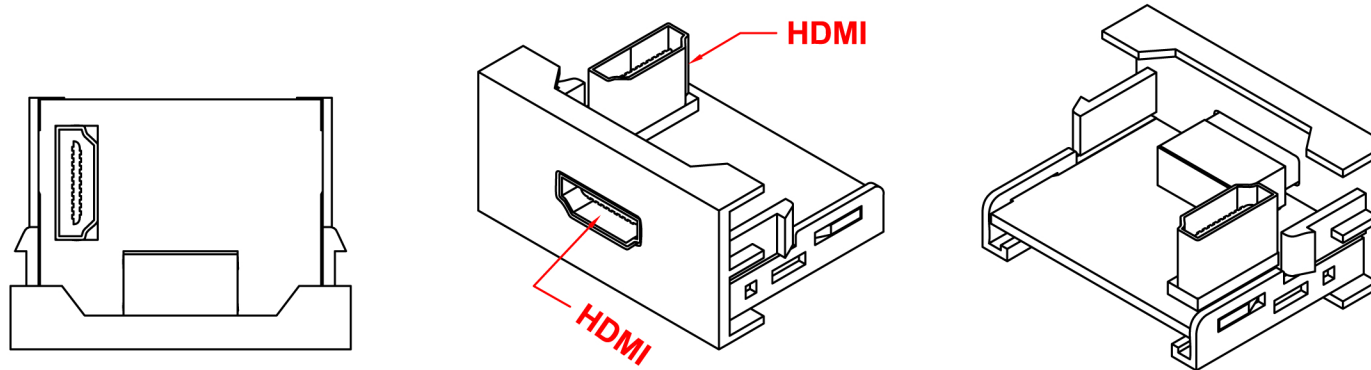

RevNo	Revision note	Rev-By	RevDate	Signature	Checked

MULTI-MEDIA - HDMI MODULE

ITEM NO: FA-2420-HDMI-90° (F) TO (F)

FEATURES:

- Multi-Media HDMI 90 Degree Female To Female Module
- Material : ABS
- Color : RAL9010
- Size: 22.5 x 45 x 33.3 mm

ITEM NO.	FA-2420-HDMI-90° (F) TO (F)			
CUSTOMER NO.				
DESIGNED BY	DATE	090429	UNIT	MM
ALEX	SCALE	1:1	VER.	1
NO.	Checked by			
APPR:	Approved by -date			