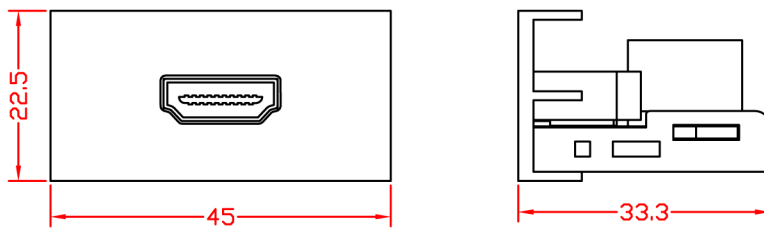

RevNo	Revision note	Rev-By	RevDate	Signature	Checked

MULTI-MEDIA - HDMI MODULE

ITEM NO: FA-2420-HDMI-90° (F) TO (F)

FEATURES:

- Multi-Media HDMI 90 Degree Female To Female Module
- Material : ABS
- Color : RAL9010
- Size: 22.5 x 45 x 33.3 mm

ITEM NO.	FA-2420-HDMI-90° (F) TO (F)			
CUSTOMER NO.				
DESIGNED BY	DATE	090429	UNIT	MM
ALEX	SCALE	1:1	VER.	1
NO.	Checked by			
APPR:	Approved by -date			