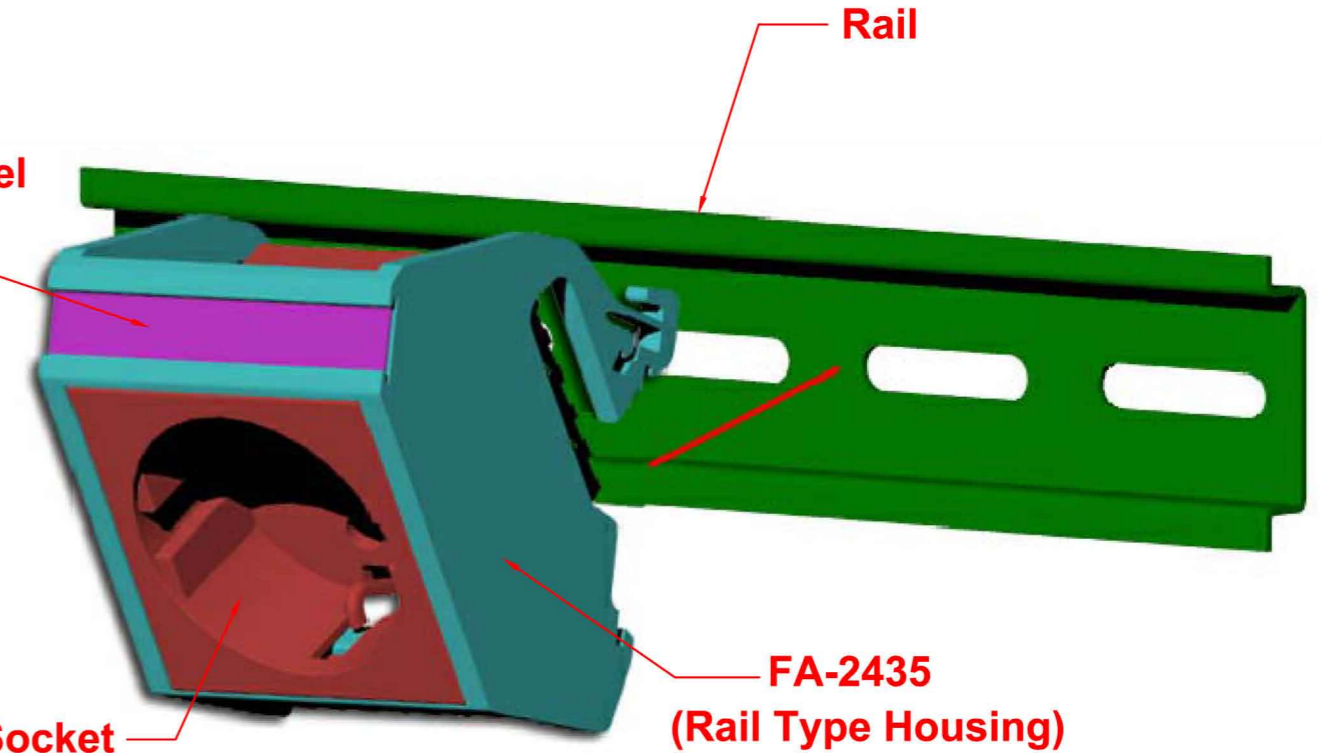

# RAIL TYPE - F45 SYSTEM HOUSING

ITEM NO: 652083

Inner Size  
(45 x 45 mm)

(Front View)

W x H x D  
Size: 52 x 60 x 61 mm

ID-Station Label

Power Socket  
(45 x 45 mm)

FA-2435  
(Rail Type Housing)