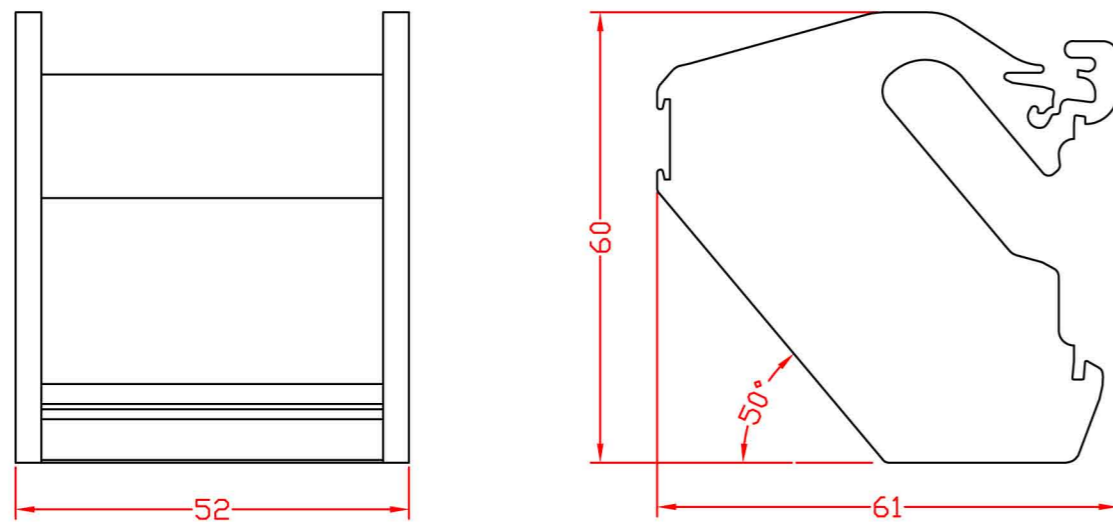

# RAIL TYPE - F45 SYSTEM HOUSING

ITEM NO: 652083

Inner Size  
(45 x 45 mm)

(Front View)

W x H x D  
Size: 52 x 60 x 61 mm

ID-Station Label

Power Socket  
(45 x 45 mm)

FA-2435  
(Rail Type Housing)