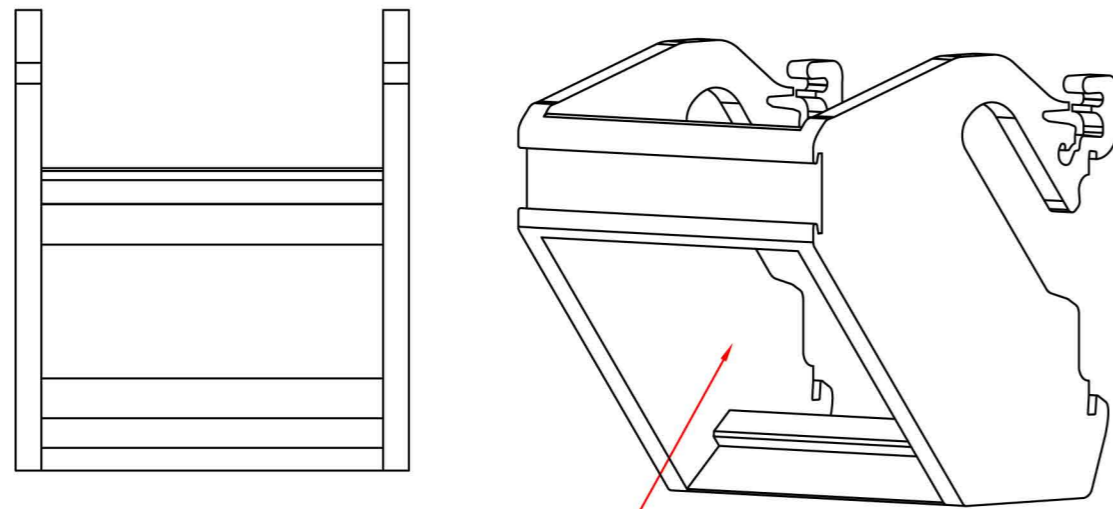

# RAIL TYPE - F45 SYSTEM HOUSING

ITEM NO: 652083

Inner Size  
(45 x 45 mm)

(Front View)

W x H x D  
Size: 52 x 60 x 61 mm

ID-Station Label

Power Socket  
(45 x 45 mm)

FA-2435  
(Rail Type Housing)