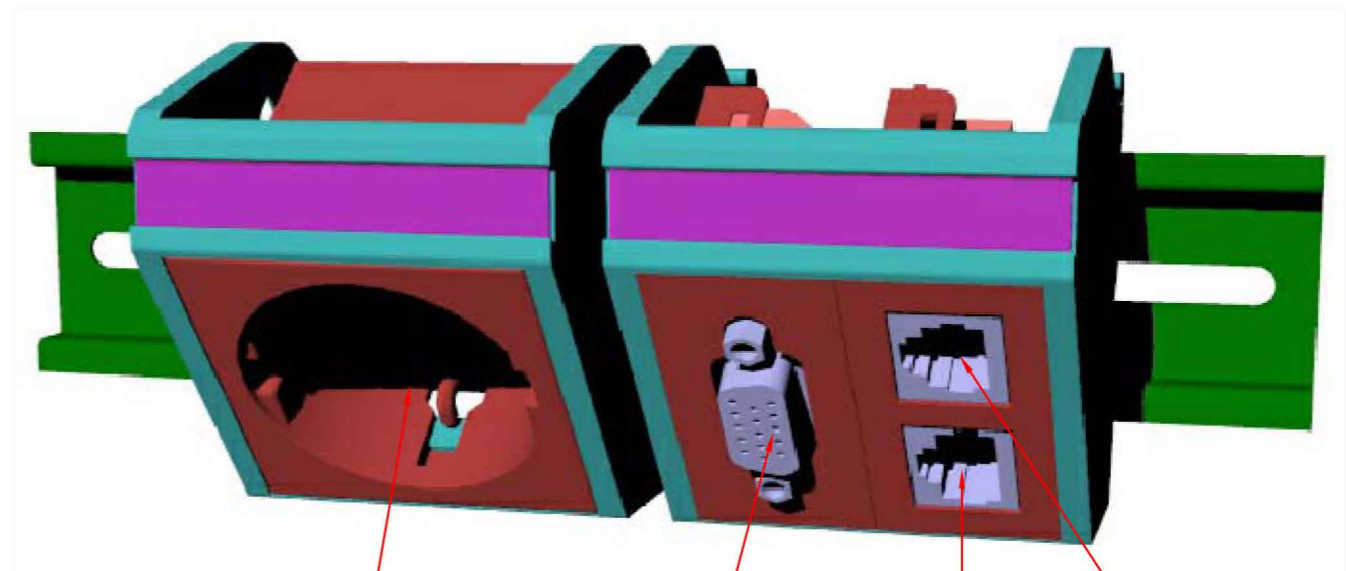

# RAIL TYPE - F45 SYSTEM HOUSING

ITEM NO: 652083

Inner Size  
(45 x 45 mm)

(Front View)

W x H x D  
Size: 52 x 60 x 61 mm

ID-Station Label

Power Socket  
(45 x 45 mm)

FA-2435  
(Rail Type Housing)