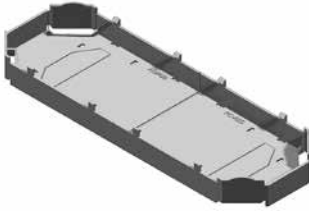

ADPUB

Baseplate for TSBU

To seal the open side of TSBU in high-voltage applications.

Color Black RAL 9011

Standard finish Polypropylene

HD	Reference	↑ mm	↔ mm	↔ mm	↔ mm	kg/piece	📦	Stock	Unit
-	ADPUB	-				0.035	24	✓	piece

To order per full packaging.
Tested to EN 50085-2-2.

Provided with:

- Snap-off corners for cable exit.
 - A removable section for use with quick connector (in combination with ADPUSC18.34).
- Scored for easy separation.